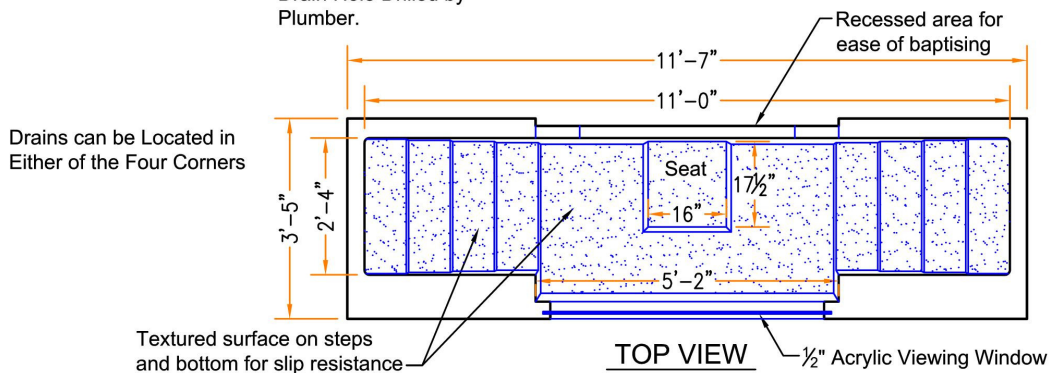

ChurchOutlet.com

Model 8-A

Dry Minister Series

Baptistry Info.

Width: 3'-5"
Length: 11'-7"
Depth: 3'-6"
Water Capacity: 425 gal.
Unit Weight: 300 lb. Dry
Recommended Heater:
PBH 5.5 kw / EZ Fill 750 / Drain
and overflow
Available In Blue, White or Bone

Note:

All interior corners are rounded for safety.

Drawings are property of Fiberglass Unlimited, Inc.; Dimensions may change slightly to accommodate manufacturing.

800-736-3113 info@churchoutlet.com