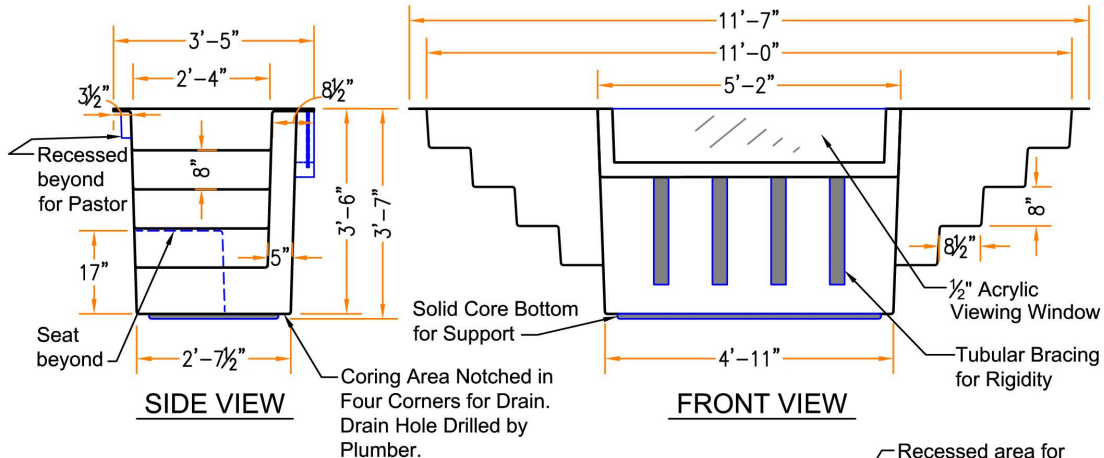

ChurchOutlet.com

Model 8-A

Dry Minister Series

Baptistry Info.

Width: 3'-5"
Length: 11'-7"
Depth: 3'-6"
Water Capacity: 425 gal.
Unit Weight: 300 lb. Dry
Recommended Heater:
PBH 5.5 kw / EZ Fill 750 / Drain
and overflow
Available In Blue, White or Bone

Note:

All interior corners are rounded for safety.

Drawings are property of Fiberglass Unlimited, Inc.; Dimensions may change slightly to accommodate manufacturing.

800-736-3113 info@churchoutlet.com