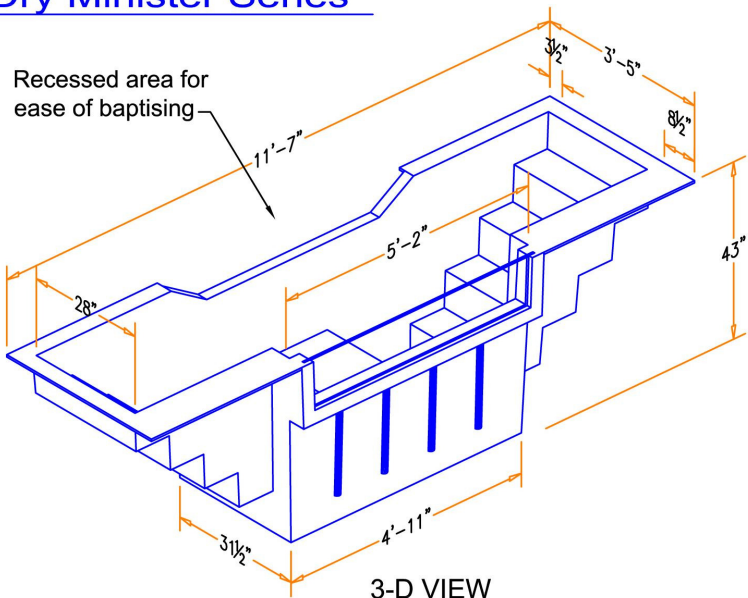

ChurchOutlet.com

Model 8-A

Dry Minister Series

Baptistry Info.

Width: 3'-5"
Length: 11'-7"
Depth: 3'-6"
Water Capacity: 425 gal.
Unit Weight: 300 lb. Dry
Recommended Heater:
PBH 5.5 kw / EZ Fill 750 / Drain
and overflow
Available In Blue, White or Bone

Note:

All interior corners are rounded for safety.

Drawings are property of Fiberglass Unlimited, Inc.; Dimensions may change slightly to accommodate manufacturing.

800-736-3113 info@churchoutlet.com